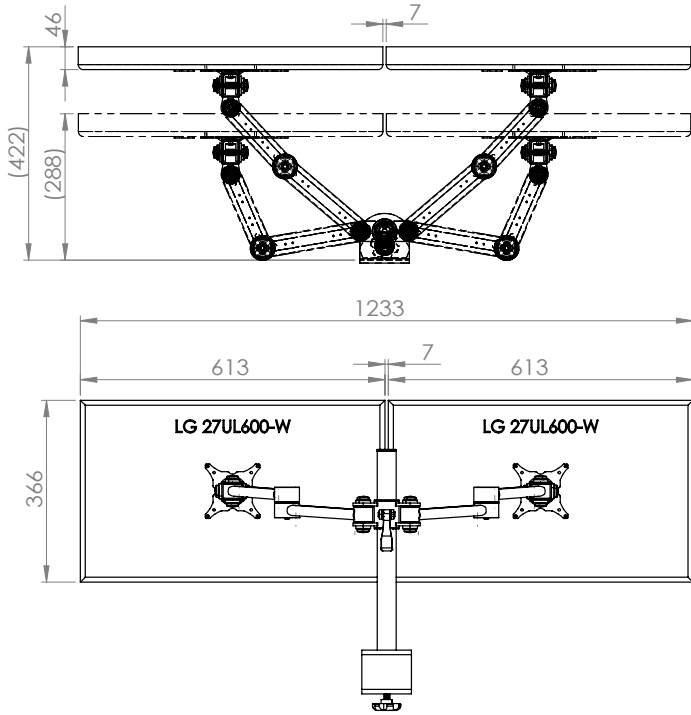

XSTREAM post mount 2 x dual beam arms with through desk fixing

Product Specification

Product code	XSTREAM2PMCOMB02W - white
Weight capacity	10kg per arm
Max screen width	2 x 30"
VESA	75mm & 100mm VESA compliant
Movement	Height adjustment, tilt, swivel, rotation and reach
Height adjustment	Max height adjustment 420mm from desk top
Fixings	Supplied with through desk fixing

Additional Information

2 x dual beam arms with manual height adjustment

Additional +/- 70mm available with ratchet mechanism

Lockable quick release VESA function

Silver – XSTREAM2PMCOMB02S - RAL code 9006

White – XSTREAM2PMCOMB02W - RAL code 9010

Black – XSTREAM2PMCOMB02B - RAL code 9005

Ergo
01235 773373
www.ergold.co.uk
sales@ergold.co.uk

Monitor Size Movement

27" Screen

a. Having a partition/obstacle behind the monitor arm

b. no partition/obstacle behind the monitor arm

30" Screen

a. Having a partition/obstacle behind the monitor arm

b. no partition/obstacle behind the monitor arm