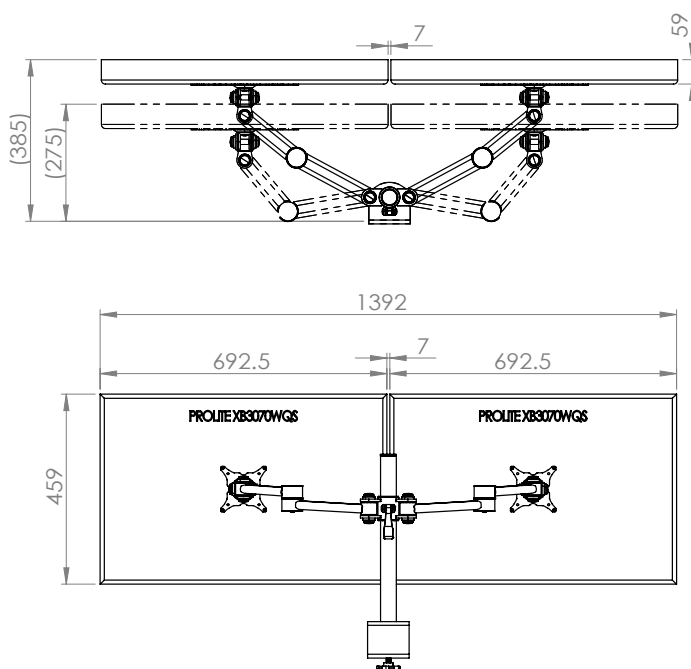

XSTREAM post mount 2 x dual beam arms with through desk fixing

Product Specification

Product code	XSTREAM2PMCOMB02W - white
Weight capacity	10kg per arm
Max screen width	2 x 30"
VESA	75mm & 100mm VESA compliant
Movement	Height adjustment, tilt, swivel, rotation and reach
Height adjustment	Max height adjustment 420mm from desk top
Fixings	Supplied with through desk fixing

Additional Information

2 x dual beam arms with manual height adjustment

Additional +/- 70mm available with ratchet mechanism

Lockable quick release VESA function

Silver – XSTREAM2PMCOMB02S - RAL code 9006

White – XSTREAM2PMCOMB02W - RAL code 9010

Black – XSTREAM2PMCOMB02B - RAL code 9005

Ergo
01235 773373
www.ergold.co.uk
sales@ergold.co.uk

Monitor Size Movement

27" Screen

a. Having a partition/obstacle behind the monitor arm

b. no partition/obstacle behind the monitor arm

30" Screen

a. Having a partition/obstacle behind the monitor arm

b. no partition/obstacle behind the monitor arm