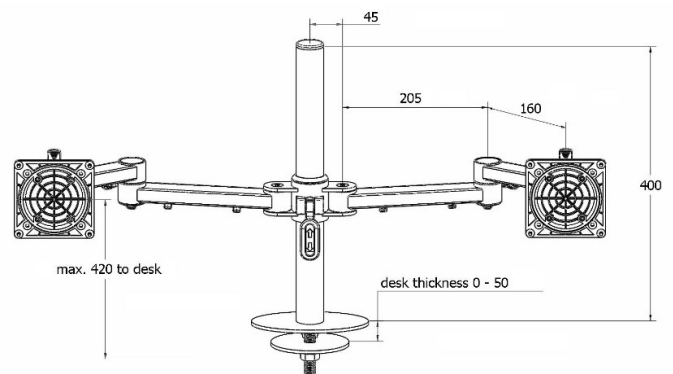

XSTREAM post mount 2 x dual beam arms with through desk fixing

Product Specification

Product code	XSTREAM2PMCOMB02W - white
Weight capacity	10kg per arm
Max screen width	2 x 30"
VESA	75mm & 100mm VESA compliant
Movement	Height adjustment, tilt, swivel, rotation and reach
Height adjustment	Max height adjustment 420mm from desk top
Fixings	Supplied with through desk fixing

Additional Information

2 x dual beam arms with manual height adjustment

Additional +/- 70mm available with ratchet mechanism

Lockable quick release VESA function

Silver – XSTREAM2PMCOMB02S - RAL code 9006

White – XSTREAM2PMCOMB02W - RAL code 9010

Black – XSTREAM2PMCOMB02B - RAL code 9005

Ergo
01235 773373
www.ergold.co.uk
sales@ergold.co.uk

Monitor Size Movement

27" Screen

a. Having a partition/obstacle behind the monitor arm

b. no partition/obstacle behind the monitor arm

30" Screen

a. Having a partition/obstacle behind the monitor arm

b. no partition/obstacle behind the monitor arm