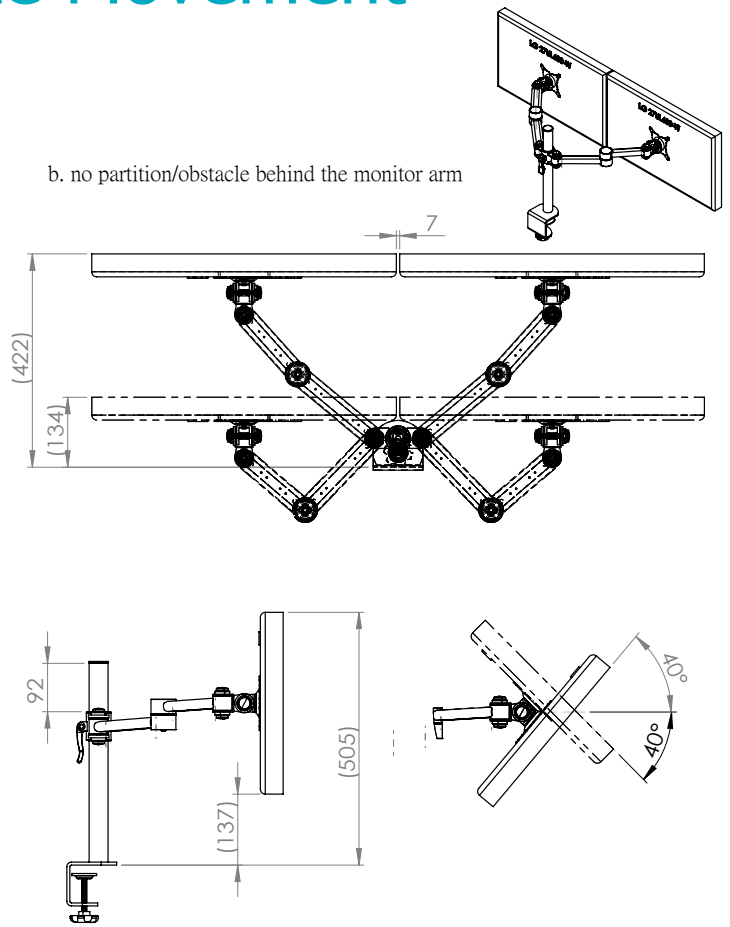

XSTREAM post mount 2 x dual beam arms with through desk fixing

Product Specification

Product code	XSTREAM2PMCOMB02W - white
Weight capacity	10kg per arm
Max screen width	2 x 30"
VESA	75mm & 100mm VESA compliant
Movement	Height adjustment, tilt, swivel, rotation and reach
Height adjustment	Max height adjustment 420mm from desk top
Fixings	Supplied with through desk fixing

Additional Information

2 x dual beam arms with manual height adjustment

Additional +/- 70mm available with ratchet mechanism

Lockable quick release VESA function

Silver – XSTREAM2PMCOMB02S - RAL code 9006

White – XSTREAM2PMCOMB02W - RAL code 9010

Black – XSTREAM2PMCOMB02B - RAL code 9005

Ergo
01235 773373
www.ergold.co.uk
sales@ergold.co.uk

Monitor Size Movement

27" Screen

a. Having a partition/obstacle behind the monitor arm

b. no partition/obstacle behind the monitor arm

30" Screen

a. Having a partition/obstacle behind the monitor arm

b. no partition/obstacle behind the monitor arm